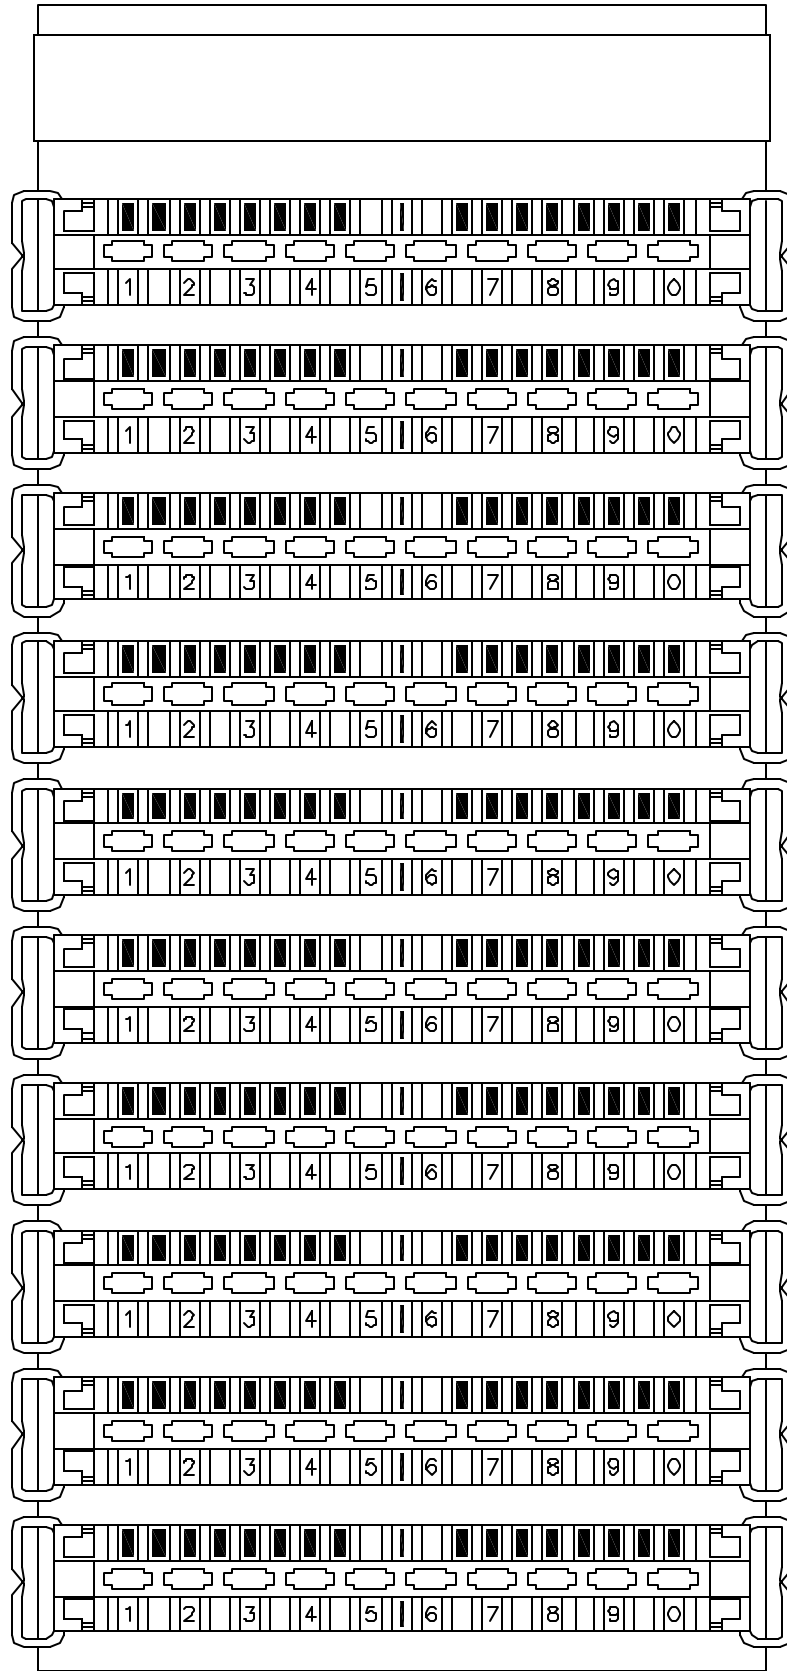

KRONE 11 POSITION
10 PAIR MODULES
CAT 3 100 PAIR

KRONE 11 POSITION
10 PAIR MODULES
CAT 3 50 PAIR / CAT 5 25 PAIR

KRONE 11 POSITION
10 PAIR MODULES
CAT 5 25 PAIR (3)

UNIVERSITY of CALIFORNIA SANTA BARBARA		Dept: COMMUNICATIONS SERVICES		Drawn By: M. MITCHUM
		Date: 11/10/01		DWG Notes:
Work Order		Title: KRONE CONNECTORS - 11 POSITION 10 PAIR - 2D		DWG Notes:
Posted By		File Name: KRONE11		Checked by: D. CHAPMAN
Date		Work Description		