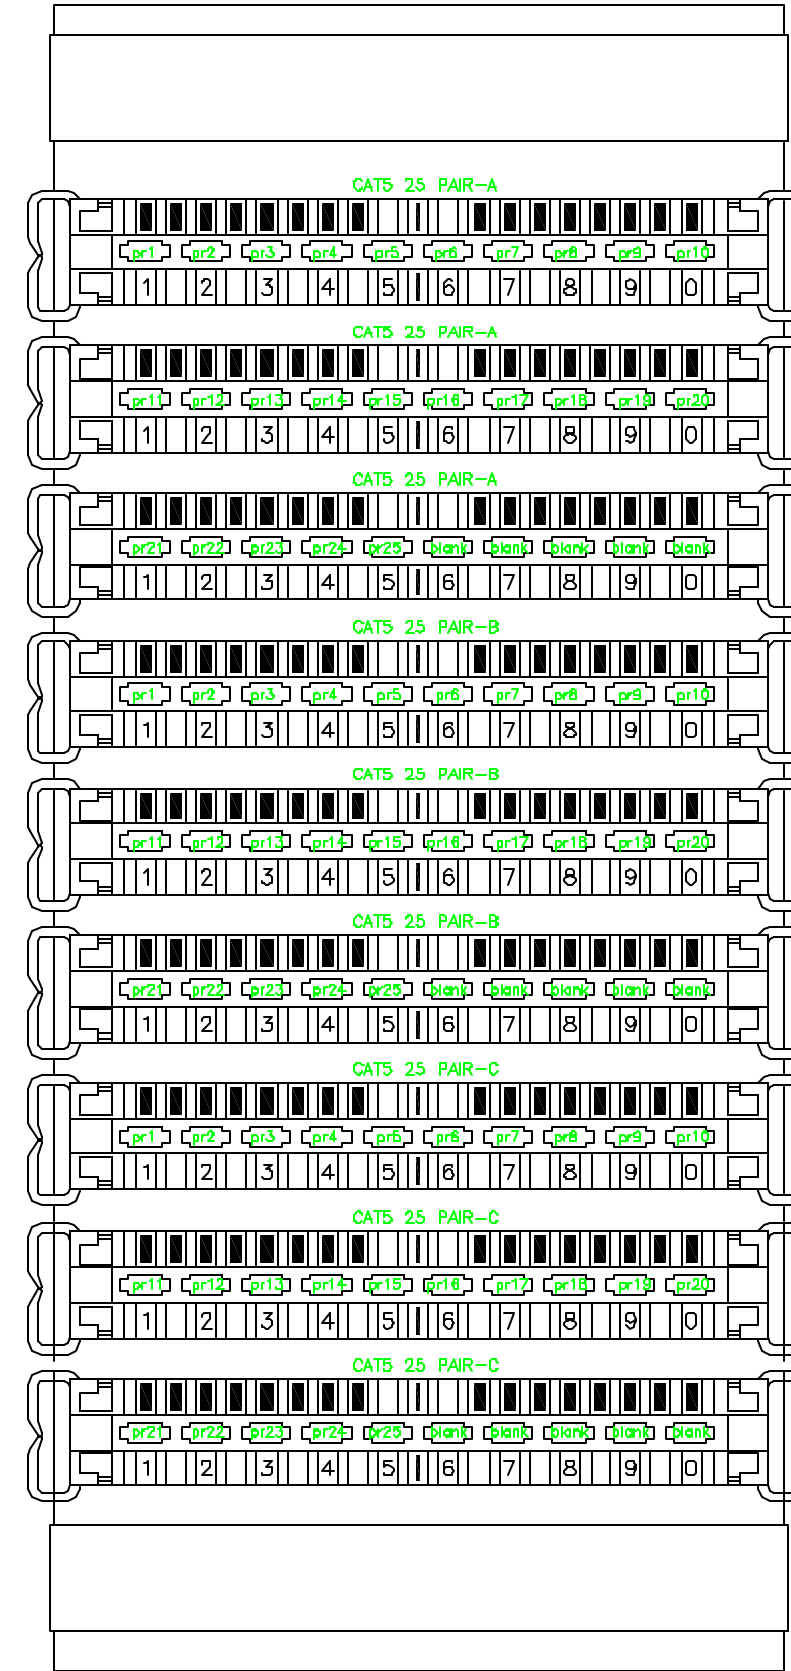

KRONE 11 POSITION
10 PAIR MODULES
CAT 3 100 PAIR

KRONE 11 POSITION
10 PAIR MODULES
CAT 3 50 PAIR / CAT 5 25 PAIR

KRONE 11 POSITION
10 PAIR MODULES
CAT 5 25 PAIR (3)

UNIVERSITY of CALIFORNIA SANTA BARBARA		Dept: COMMUNICATIONS SERVICES		Drawn By: M. MITCHUM
		Date: 11/10/01		DWG Notes:
Work Order		Title: KRONE CONNECTORS - 11 POSITION 10 PAIR - 2D		DWG Notes:
Posted By		File Name: KRONE11		Checked by: D. CHAPMAN
Date		Work Description		