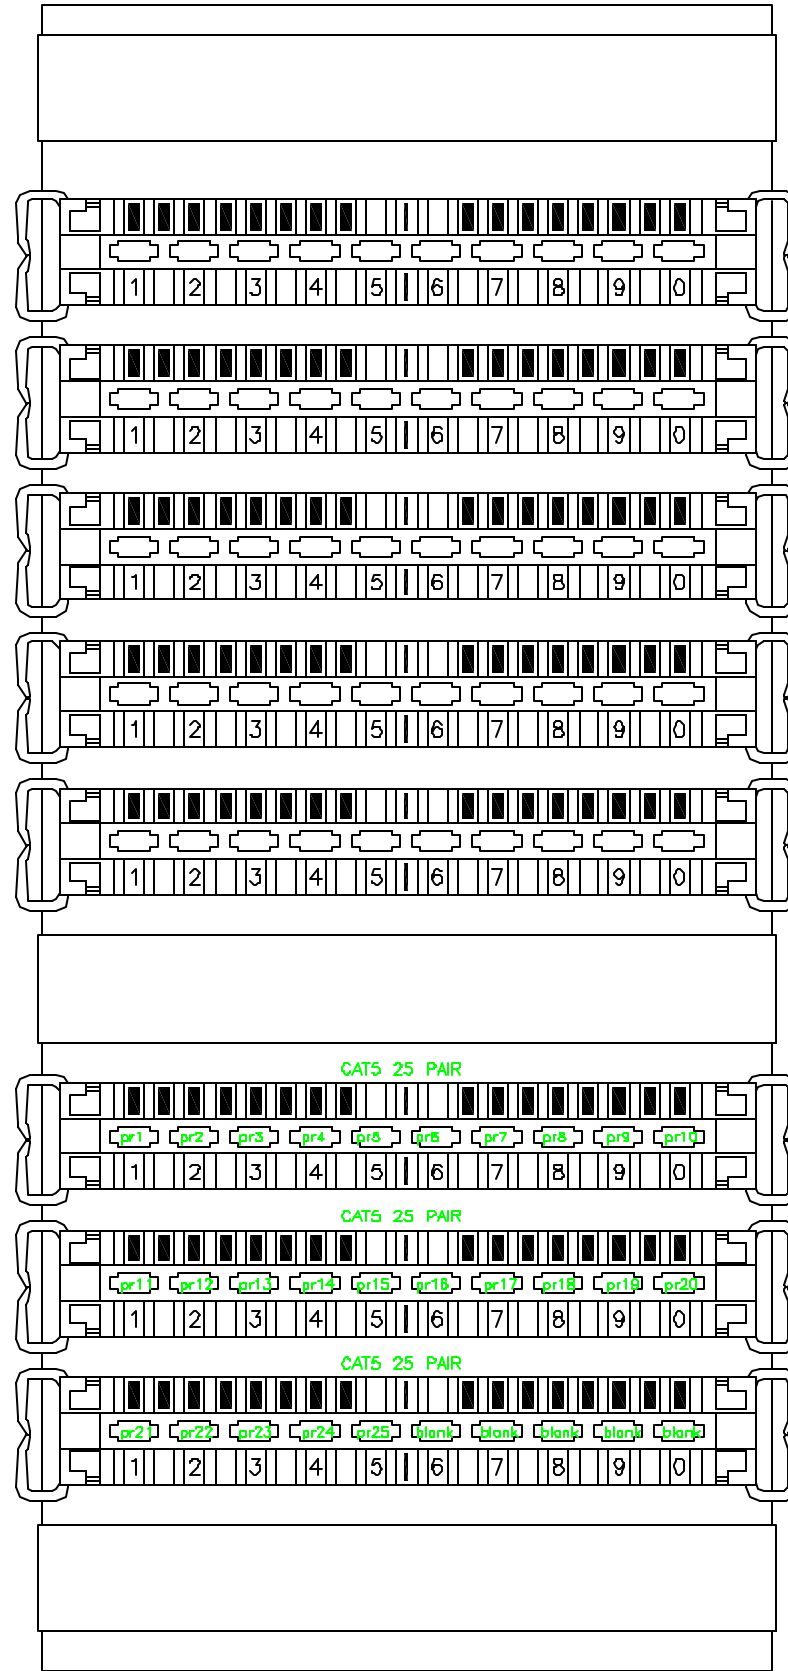

KRONE 11 POSITION
10 PAIR MODULES
CAT 3 100 PAIR

KRONE 11 POSITION
10 PAIR MODULES
CAT 3 50 PAIR / CAT 5 25 PAIR

KRONE 11 POSITION
10 PAIR MODULES
CAT 5 25 PAIR (3)

UNIVERSITY of CALIFORNIA SANTA BARBARA		Dept: COMMUNICATIONS SERVICES		Drawn By: M. MITCHUM
		Date: 11/10/01		DWG Notes:
Work Order		Title: KRONE CONNECTORS - 11 POSITION 10 PAIR - 2D		DWG Notes:
Posted By		File Name: KRONE11		Checked by: D. CHAPMAN
Date		Work Description		