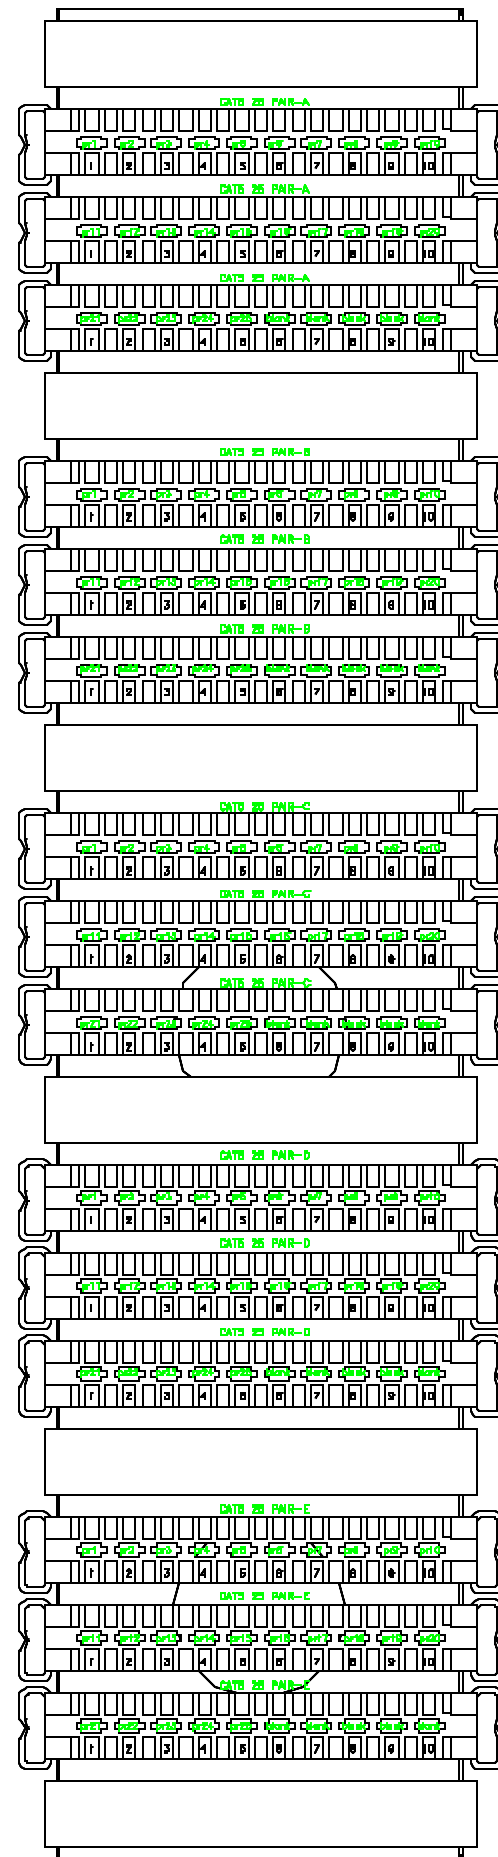

KRONE 21 POSITION
10 PAIR MODULES

CAT3 2x100PR WIRE

KRONE 21 POSITION
10 PAIR MODULES

CAT3 100PR WIRE &
2- 25PR CAT5 CABLES

KRONE 21 POSITION
10 PAIR MODULES

CAT5 25PR 5 CABLES

Work Order		Posted By	Date	Work Description	UNIVERSITY of CALIFORNIA SANTA BARBARA		
					Dept: COMMUNICATIONS SERVICES		
					Drawn By: M. MITCHUM		
					DWG Notes:		
					Date: 11/8/01		
					Title: KRONE 21 POSITION - 10 PAIR MODS		
					DWG Notes:		
					File Name: KRONE21		
					Checked by: D. CHAPMAN		