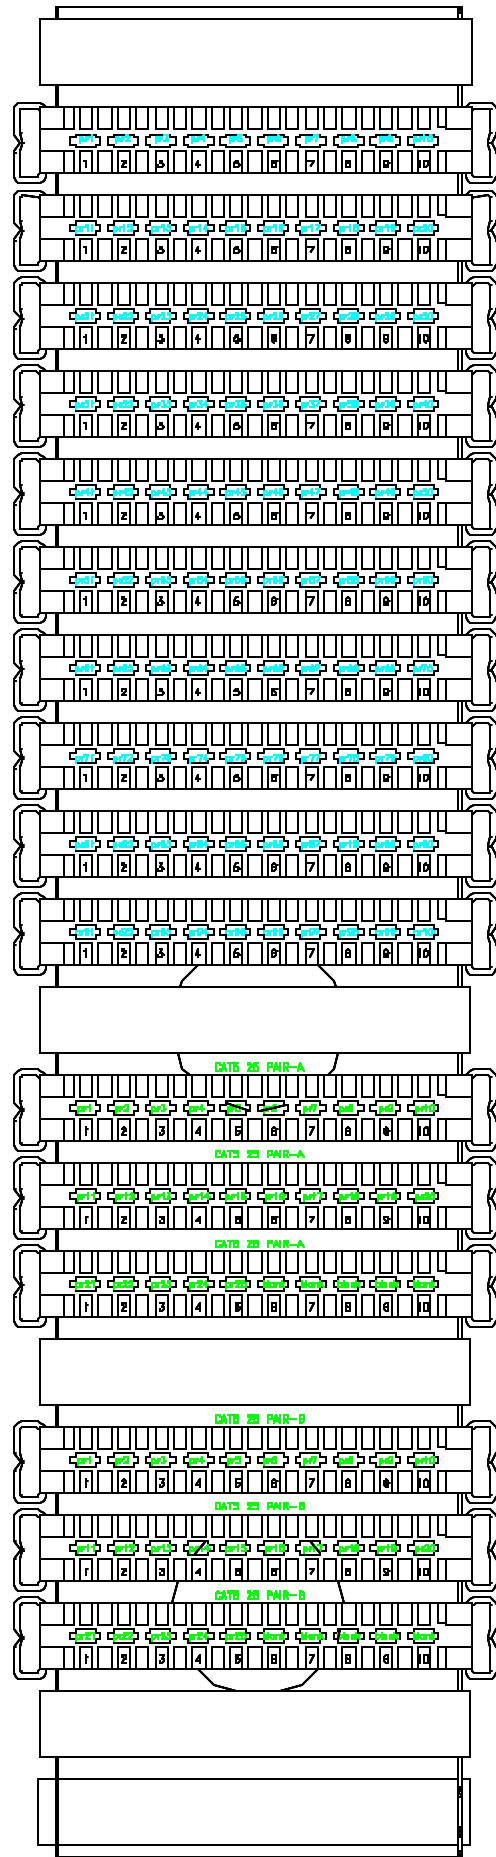

KRONE 21 POSITION
10 PAIR MODULES

CAT3 2x100PR WIRE

KRONE 21 POSITION
10 PAIR MODULES

CAT3 100PR WIRE &
2- 25PR CAT5 CABLES

KRONE 21 POSITION
10 PAIR MODULES

CAT5 25PR 5 CABLES

Work Order		Posted By	Date	Work Description	UNIVERSITY of CALIFORNIA SANTA BARBARA		
					Dept: COMMUNICATIONS SERVICES		
					Drawn By: M. MITCHUM		
					DWG Notes:		
					Date: 11/8/01		
					Title: KRONE 21 POSITION - 10 PAIR MODS		
					DWG Notes:		
					File Name: KRONE21		
					Checked by: D. CHAPMAN		